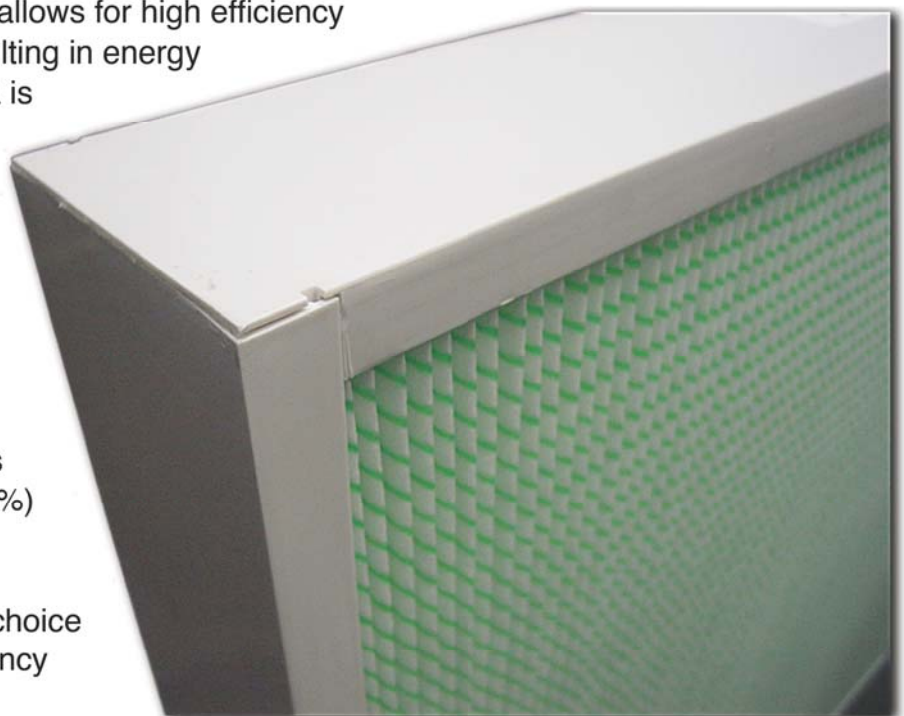

TRI-CELL™ IVS

MEDIUM AND HIGH EFFICIENCY SYNTHETIC MINI-PLEAT

TRI-CELL IVS - Synthetic Thin Line

filters are designed utilizing a synthetic media in a mini-pleat configuration in a compact four inch deep filter. The TRI-CELL IVS offers high efficiency and a compact footprint and lends itself to easy retrofit and an easy upgrade from lower efficiency filters.

The TRI-CELL IVS is available in MERV 12 (60-65%), MERV 13 (80-85%) and MERV 14 (90-95%) efficiencies and in a standard four inch box frame constructed from polypropylene - including an optional frame with a one inch header.

The TRI-CELL IVS media not only allows for high efficiency but offers lower pressure drop resulting in energy savings. The TRI-CELL IVS media is extremely durable and virtually indestructible. The TRI-CELL IVS is also a UL Class 1 per Standard 900.

TRI-CELL IVS SPECIFICATIONS

Media

Synthetic - 100% Polypropylene

Frame Construction

100% Polypropylene

Spacer Beads

100% Polypropylene

Efficiency and Initial Resistance @ 500 FPM (2.54 m/sec)